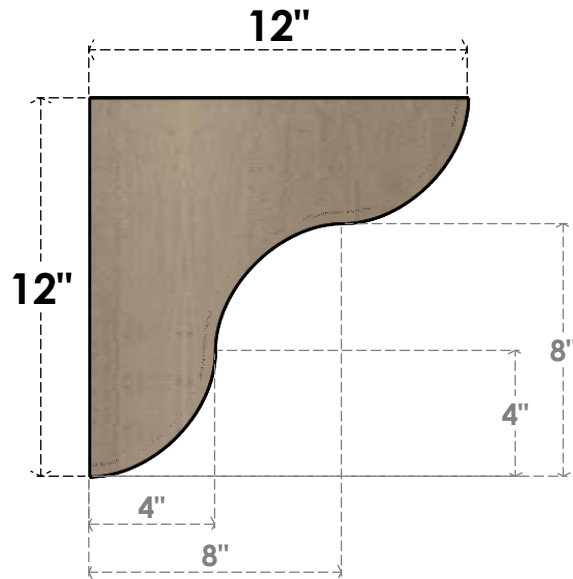

ITEM NUMBER: CORU06X12X12CARRCPR

6"W X 12"D X 12"H SERIES 1 CLASSIC CARMEL ROUGH CEDAR TIMBERTHANE FAUX WOOD CORBEL, PRIMED

SIDE PROFILE

FRONT PROFILE

ISOMETRIC

EKENA MILLWORK
2300 WEST MAIN ST.
CLARKSVILLE, TX 75426
TOLL FREE: 866-607-0453
WWW.EKENAMILLWORK.COM

NOTES

1. INSTALLATION TO BE COMPLETED IN ACCORDANCE WITH MANUFACTURER'S SPECIFICATIONS.
2. DRAWING MAY NOT BE TO SCALE
3. THIS DRAWING IS INTENDED FOR DESIGN AND PLANNING PURPOSES ONLY.
4. ALL INFORMATION CONTAINED HEREIN WAS CURRENT AT THE TIME OF DEVELOPMENT BUT MUST BE REVIEWED AND APPROVED BY THE PRODUCT MANUFACTURER TO BE CONSIDERED ACCURATE.
5. TIMBERTHANE ARCHITECTURAL PRODUCTS ARE MADE FROM HIGH DENSITY URETHANE AND COME FACTORY PRIMED