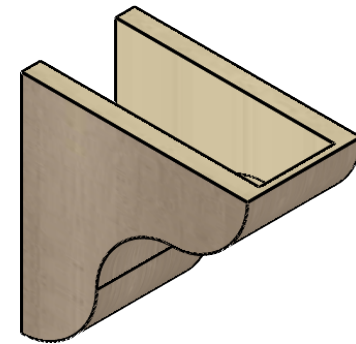

ITEM NUMBER: CORU06X12X12CARRCPR

6"W X 12"D X 12"H SERIES 1 CLASSIC CARMEL ROUGH CEDAR TIMBERTHANE FAUX WOOD CORBEL, PRIMED

SIDE PROFILE

FRONT PROFILE

ISOMETRIC

EKENA MILLWORK
2300 WEST MAIN ST.
CLARKSVILLE, TX 75426
TOLL FREE: 866-607-0453
WWW.EKENAMILLWORK.COM