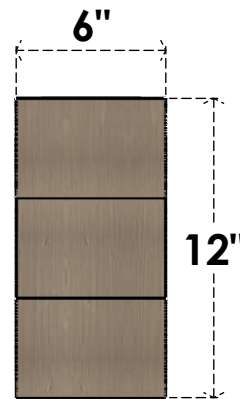

ITEM NUMBER: CORU06X12X12CARRCPR

6"W X 12"D X 12"H SERIES 1 CLASSIC CARMEL ROUGH CEDAR TIMBERTHANE FAUX WOOD CORBEL, PRIMED

SIDE PROFILE

FRONT PROFILE

ISOMETRIC

EKENA MILLWORK
2300 WEST MAIN ST.
CLARKSVILLE, TX 75426
TOLL FREE: 866-607-0453
WWW.EKENAMILLWORK.COM

NOTES

1. INSTALLATION TO BE COMPLETED IN ACCORDANCE WITH MANUFACTURER'S SPECIFICATIONS.
2. DRAWING MAY NOT BE TO SCALE
3. THIS DRAWING IS INTENDED FOR DESIGN AND PLANNING PURPOSES ONLY.
4. ALL INFORMATION CONTAINED HEREIN WAS CURRENT AT THE TIME OF DEVELOPMENT BUT MUST BE REVIEWED AND APPROVED BY THE PRODUCT MANUFACTURER TO BE CONSIDERED ACCURATE.
5. TIMBERTHANE ARCHITECTURAL PRODUCTS ARE MADE FROM HIGH DENSITY URETHANE AND COME FACTORY PRIMED